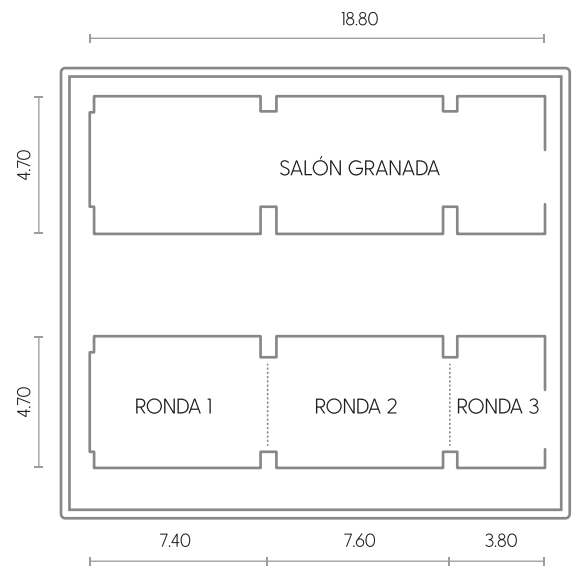

MEETING ROOMS RONDA 1+2+3

Located on the ground floor. Quick and easy access, divisible, new furniture, modern & fresh, fully equipped and several set up options

ÁVILA MEETING ROOM

New furniture, modern & fresh, fully equipped and several set up options

TOLEDO

| MEETING ROOMS SALAS DE REUNIONES | MEDIDAS METROS | M ² | ALTURA METROS |  | SCREEN PANTALLA |  |  |  |  |  |  |
|-------------------------------------|-------------------|----------------|------------------|---|--------------------|---|---|---|---|---|---|
| RONDA 1 | 4,70 x 7,40 | 34,78 | 3,30 | N | 3 x 1,65 | 17 | 20 | 40 | 30 | N/A | N/A |
| RONDA 2 | 4,70 x 7,60 | 35,72 | 3,30 | Y | 3 x 1,65 | 17 | 20 | 40 | 30 | N/A | N/A |
| RONDA 3 | 4,70 x 3,80 | 18,00 | 3,30 | Y | 3 x 1,65 | 10 | 12 | N/A | N/A | N/A | N/A |
| RONDA 1+2 | 4,70 x 15 | 70,50 | 3,30 | Y | 3 x 1,65 | N/A | 34 | 86 | 66 | N/A | N/A |
| RONDA 1+2+3 | 4,70 x 18,80 | 88,36 | 3,30 | Y | 3 x 1,65 | N/A | 40 | 90 | 70 | N/A | N/A |
| MALAGA 1 | 9,60 x 8 | 76,80 | 3,50 | Y | 3,5 x 2,5 | 30 | 35 | 70 | 50 | N/A | 80 |
| MALAGA 2 | 9,60 x 11 | 105,60 | 3,50 | Y | 3,5 x 2,5 | 30 | 35 | 85 | 60 | N/A | 100 |
| MALAGA 1+2 | 9,60 x 19 | 182,40 | 3,50 | Y | 3,5 x 2,5 | N/A | 60 | 160 | 120 | 90 | 180 |
| AVILA | 10 x 13 | 130,00 | 3,00 | N | 3,8 x 2 | 30 | 40 | 120 | 100 | N/A | N/A |
| TOLEDO. Auditorium. | 10 x 20 | 200,00 | 3,00 | N | 3,5 x 2,5 | N/A | N/A | N/A | 125 | N/A | N/A |
| ANDALUCIA | 22 x 29 | 638,00 | 3,00 | N | 3,8 x 2 | N/A | N/A | 300 | 250 | 350 | 450 |
| ATTIC. BLUE HORIZON | 11 x 20 | 220,00 | 4,50 | Y | N/A | N/A | N/A | N/A | N/A | 100 | 180 |
| GRANADA CARDS ROOM 12 tables | 6 x 19 | 114,00 | 3,00 | Y | N/A | N/A | N/A | N/A | N/A | 48 | N/A |
| PALM COURT. (open air) | 13 x 13,50 | 175,50 | - | Y | N/A | N/A | N/A | N/A | N/A | 80 | 150 |

RONDA 1

RONDA 2

ÁVILA

ANDALUCÍA

PLANTA - 0

RONDA 3

MÁLAGA 1

SPORT BAR