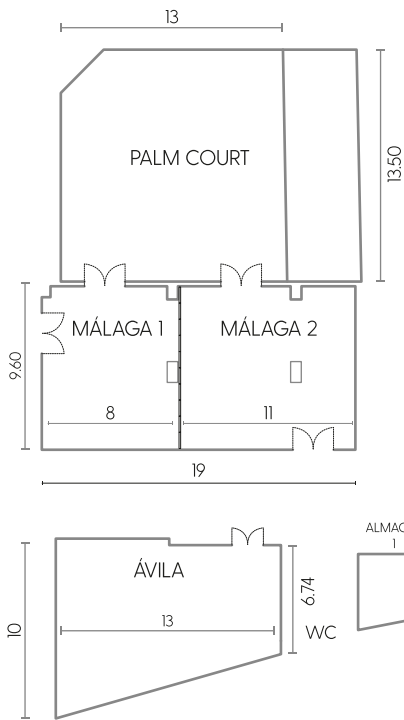

MEETING ROOMS RONDA 1+2+3

Located on the ground floor. Quick and easy access, divisible, new furniture, modern & fresh, fully equipped and several set up options

ÁVILA MEETING ROOM

New furniture, modern & fresh, fully equipped and several set up options

TOLEDO

| MEETING ROOMS SALAS DE REUNIONES | MEDIDAS METROS | M ² | ALTURA METROS |  | SCREEN PANTALLA |  |  |  |  |  |  |
|-------------------------------------|-------------------|----------------|------------------|---|--------------------|---|---|---|---|---|---|
| RONDA 1 | 4,70 x 7,40 | 34,78 | 3,30 | N | 3 x 1,65 | 17 | 20 | 40 | 30 | N/A | N/A |
| RONDA 2 | 4,70 x 7,60 | 35,72 | 3,30 | Y | 3 x 1,65 | 17 | 20 | 40 | 30 | N/A | N/A |
| RONDA 3 | 4,70 x 3,80 | 18,00 | 3,30 | Y | 3 x 1,65 | 10 | 12 | N/A | N/A | N/A | N/A |
| RONDA 1+2 | 4,70 x 15 | 70,50 | 3,30 | Y | 3 x 1,65 | N/A | 34 | 86 | 66 | N/A | N/A |
| RONDA 1+2+3 | 4,70 x 18,80 | 88,36 | 3,30 | Y | 3 x 1,65 | N/A | 40 | 90 | 70 | N/A | N/A |
| MALAGA 1 | 9,60 x 8 | 76,80 | 3,50 | Y | 3,5 x 2,5 | 30 | 35 | 70 | 50 | N/A | 80 |
| MALAGA 2 | 9,60 x 11 | 105,60 | 3,50 | Y | 3,5 x 2,5 | 30 | 35 | 85 | 60 | N/A | 100 |
| MALAGA 1+2 | 9,60 x 19 | 182,40 | 3,50 | Y | 3,5 x 2,5 | N/A | 60 | 160 | 120 | 90 | 180 |
| AVILA | 10 x 13 | 130,00 | 3,00 | N | 3,8 x 2 | 30 | 40 | 120 | 100 | N/A | N/A |
| TOLEDO. Auditorium. | 10 x 20 | 200,00 | 3,00 | N | 3,5 x 2,5 | N/A | N/A | N/A | 125 | N/A | N/A |
| ANDALUCIA | 22 x 29 | 638,00 | 3,00 | N | 3,8 x 2 | N/A | N/A | 300 | 250 | 350 | 450 |
| ATTIC. BLUE HORIZON | 11 x 20 | 220,00 | 4,50 | Y | N/A | N/A | N/A | N/A | N/A | 100 | 180 |
| GRANADA CARDS ROOM 12 tables | 6 x 19 | 114,00 | 3,00 | Y | N/A | N/A | N/A | N/A | N/A | 48 | N/A |
| PALM COURT. (open air) | 13 x 13,50 | 175,50 | - | Y | N/A | N/A | N/A | N/A | N/A | 80 | 150 |

RONDA 1

RONDA 2

ÁVILA

ANDALUCÍA

PLANTA - 0

RONDA 3

MÁLAGA 1

SPORT BAR