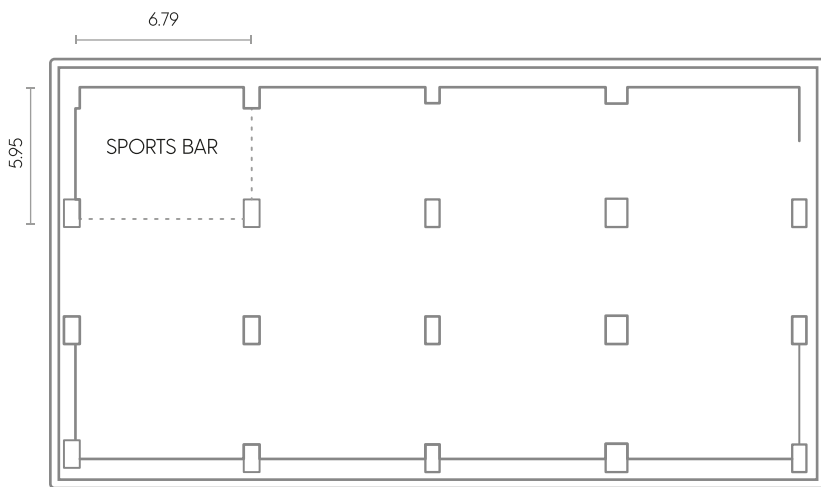

MEETING ROOMS RONDA 1+2+3

Located on the ground floor. Quick and easy access, divisible, new furniture, modern & fresh, fully equipped and several set up options

ÁVILA MEETING ROOM

New furniture, modern & fresh, fully equipped and several set up options

TOLEDO

| MEETING ROOMS SALAS DE REUNIONES | MEDIDAS METROS | M ² | ALTURA METROS |  | SCREEN PANTALLA |  |  |  |  |  |  |
|-------------------------------------|-------------------|----------------|------------------|---|--------------------|---|---|---|---|---|---|
| RONDA 1 | 4,70 x 7,40 | 34,78 | 3,30 | N | 3 x 1,65 | 17 | 20 | 40 | 30 | N/A | N/A |
| RONDA 2 | 4,70 x 7,60 | 35,72 | 3,30 | Y | 3 x 1,65 | 17 | 20 | 40 | 30 | N/A | N/A |
| RONDA 3 | 4,70 x 3,80 | 18,00 | 3,30 | Y | 3 x 1,65 | 10 | 12 | N/A | N/A | N/A | N/A |
| RONDA 1+2 | 4,70 x 15 | 70,50 | 3,30 | Y | 3 x 1,65 | N/A | 34 | 86 | 66 | N/A | N/A |
| RONDA 1+2+3 | 4,70 x 18,80 | 88,36 | 3,30 | Y | 3 x 1,65 | N/A | 40 | 90 | 70 | N/A | N/A |
| MALAGA 1 | 9,60 x 8 | 76,80 | 3,50 | Y | 3,5 x 2,5 | 30 | 35 | 70 | 50 | N/A | 80 |
| MALAGA 2 | 9,60 x 11 | 105,60 | 3,50 | Y | 3,5 x 2,5 | 30 | 35 | 85 | 60 | N/A | 100 |
| MALAGA 1+2 | 9,60 x 19 | 182,40 | 3,50 | Y | 3,5 x 2,5 | N/A | 60 | 160 | 120 | 90 | 180 |
| AVILA | 10 x 13 | 130,00 | 3,00 | N | 3,8 x 2 | 30 | 40 | 120 | 100 | N/A | N/A |
| TOLEDO. Auditorium. | 10 x 20 | 200,00 | 3,00 | N | 3,5 x 2,5 | N/A | N/A | N/A | 125 | N/A | N/A |
| ANDALUCIA | 22 x 29 | 638,00 | 3,00 | N | 3,8 x 2 | N/A | N/A | 300 | 250 | 350 | 450 |
| ATTIC. BLUE HORIZON | 11 x 20 | 220,00 | 4,50 | Y | N/A | N/A | N/A | N/A | N/A | 100 | 180 |
| GRANADA CARDS ROOM 12 tables | 6 x 19 | 114,00 | 3,00 | Y | N/A | N/A | N/A | N/A | N/A | 48 | N/A |
| PALM COURT. (open air) | 13 x 13,50 | 175,50 | - | Y | N/A | N/A | N/A | N/A | N/A | 80 | 150 |

RONDA 1

RONDA 2

ÁVILA

ANDALUCÍA

PLANTA - 0

RONDA 3

MÁLAGA 1

SPORT BAR